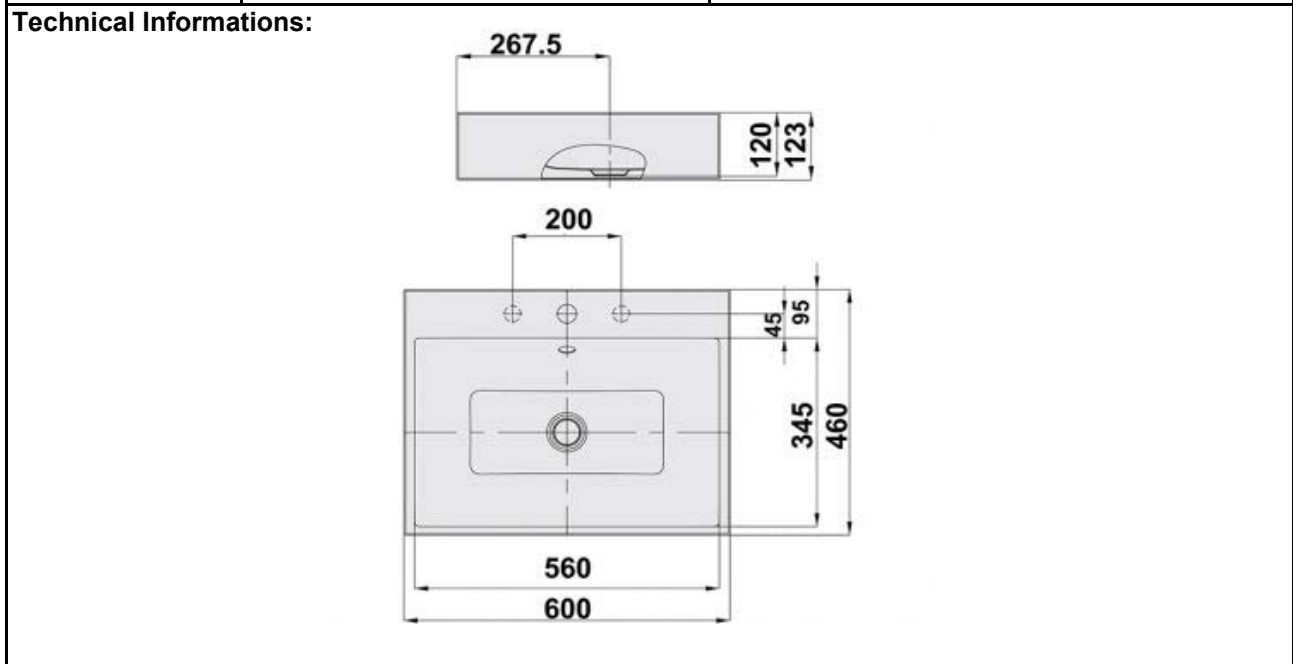

## SPECIFICATION SHEET

<b>BRAND:</b>	<b>KALDEWEI</b>	<b>Product Photo:</b>  
<b>ORIGIN:</b>	Germany	
<b>SERIES:</b>	<b>Puro 3164</b>	
<b>PRODUCT DESCRIPTION:</b>	PURO 3164 wall-hung washbasin single tap hole with overflow w/ easy clean finish	
<b>MODEL No.</b>	9014 0601 3001	
<b>FINISH/COLOUR:</b>	Alpine white	
<b>DIMENSIONS:</b>	600 x 460 x 123mm	
<b>OPTIONAL MATCHING PARTS:</b>	pop-up waste 695100.000- fixing bolt for washbasin (required)	